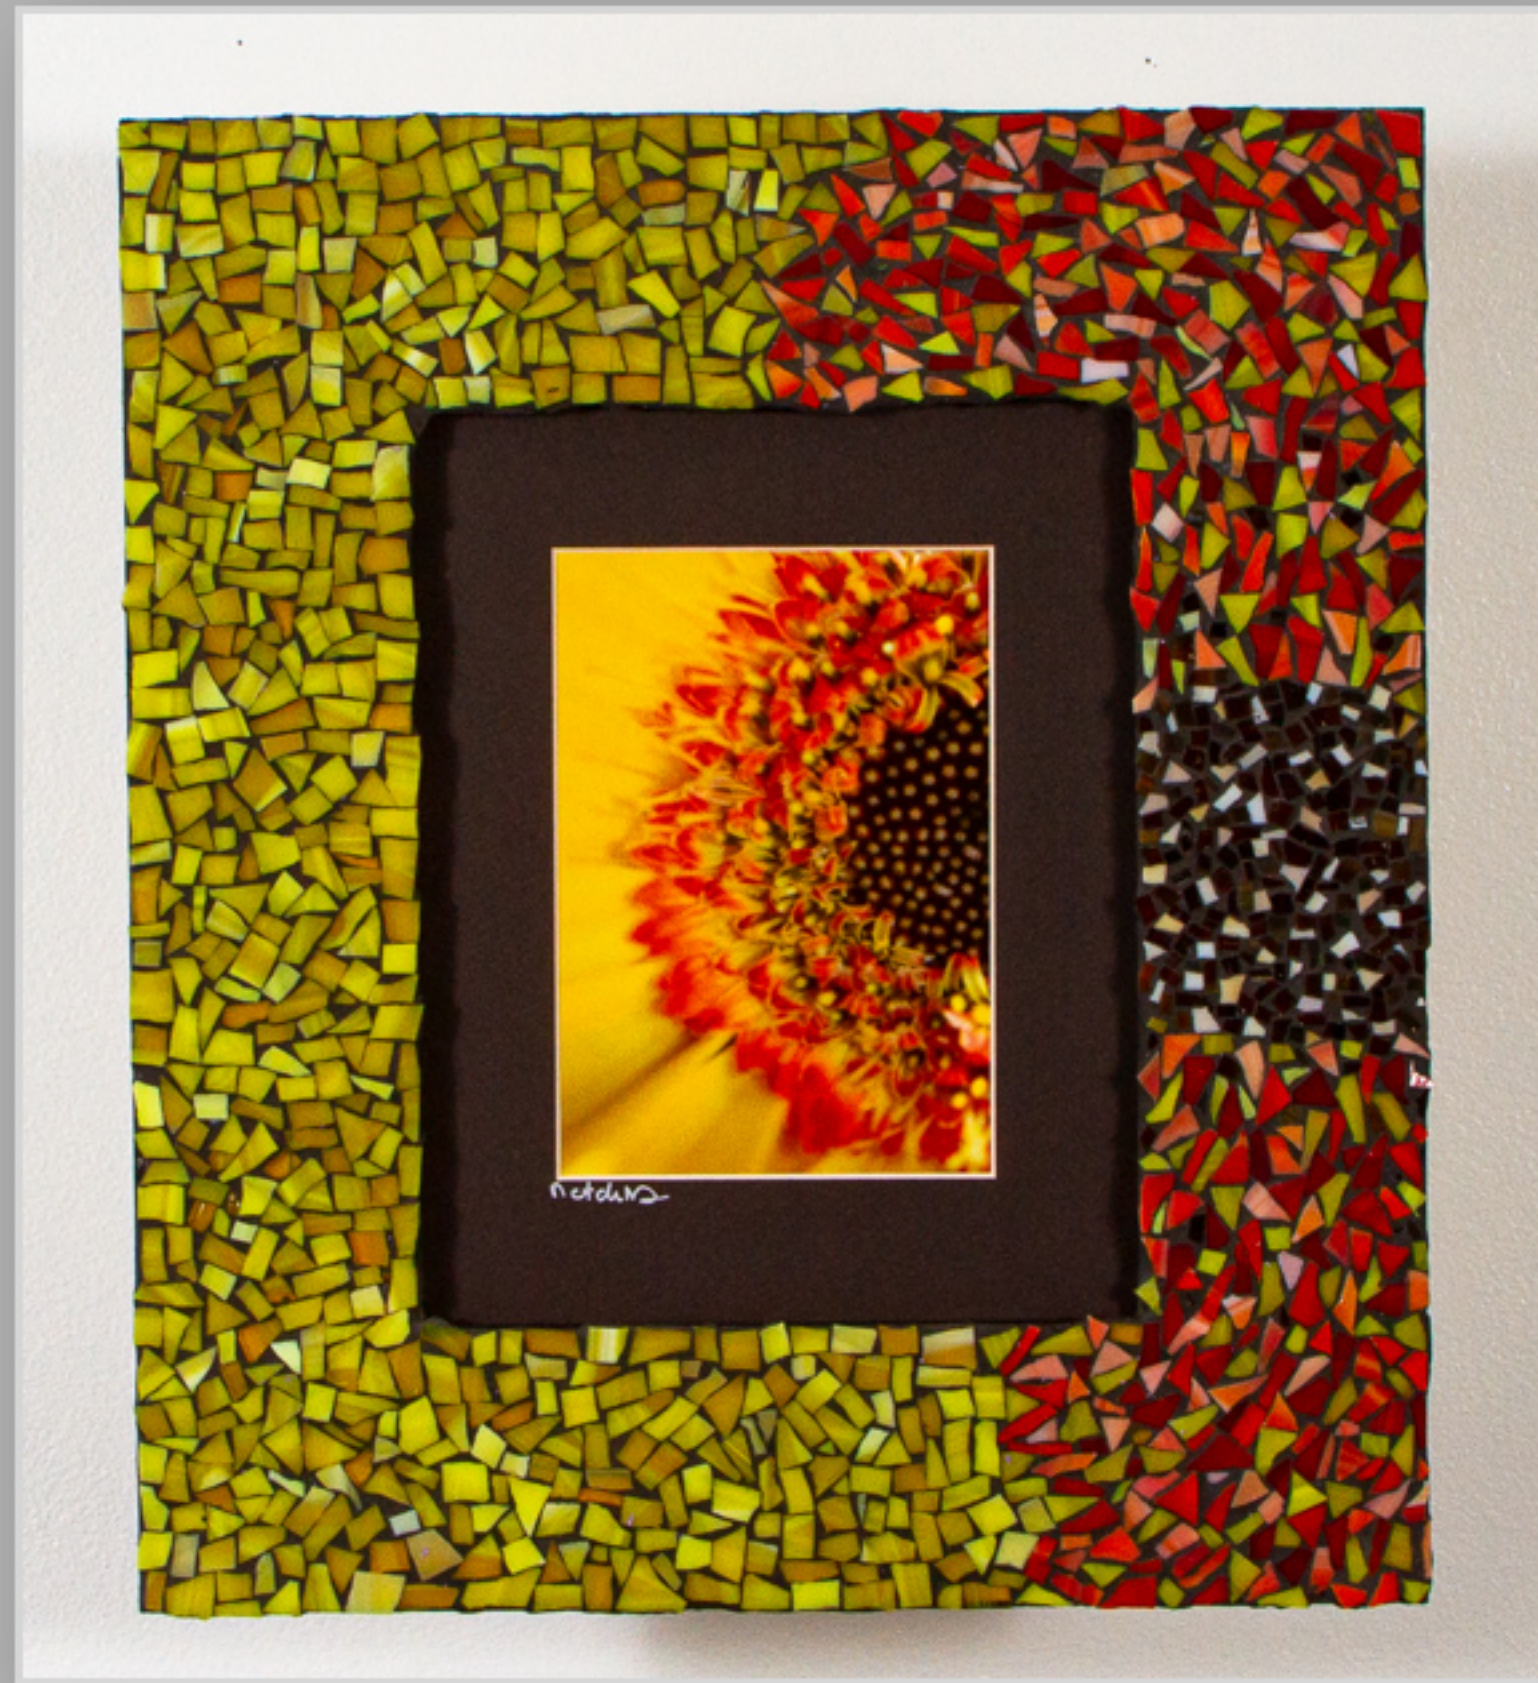

# Sanctuary for the Soul

By Natalie McGuire

In the ***Sanctuary for the Soul*** exhibition the viewer will be surrounded by nature photos with mosaics that will open them up another plane of consciousness. The addition of mosaic frames will awaken their curiosity about what lies beyond the frame. Each viewer will have a different experience. This exhibition is a place for visitors to recharge their soul from daily stresses, sparking their senses and curiosity.

Natalie McGuire calls these works-*photozaics*. They are a perfect mixture of Van Gogh meets Ansel Adams and Bob Ross. Her technique is a labor-intensive process. Natalie's technique starts out with her journey into nature; capturing the images that she will make into a *photozaic*. With print in hand, she heads to the local stain glass store, making sure to color match glass to the image. All glass cutting is done by hand, smaller pieces tumbled with larger pieces and sanded by hand before assembling into the finished work.

As McGuire creates her *photozaics* she often loses herself in the process. The viewers of her work also find the details of the mosaic will draw them into the photo where they will find a sanctuary for their soul. She truly believes art heals the mind, body and soul. The Norwegian University of Science and Technology discovered a definite correlation between participating in cultural activities, i.e., creating art, visiting art galleries, and attending concerts with increased rates of good health.

"1/28"

"2/28"

"3/28"

"4/28"

"5/28"

"6/28"

"7/28"

"8/28"