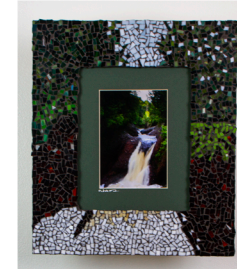

# Sanctuary for the Soul

By Natalie McGuire

In the ***Sanctuary for the Soul*** exhibition the viewer will be surrounded by nature photos with mosaics that will open them up another plane of consciousness. The addition of mosaic frames will awaken their curiosity about what lies beyond the frame. Each viewer will have a different experience. This exhibition is a place for visitors to recharge their soul from daily stresses, sparking their senses and curiosity.

Natalie McGuire calls these works-*photozaics*. They are a perfect mixture of Van Gogh meets Ansel Adams and Bob Ross. Her technique is a labor-intensive process. Natalie's technique starts out with her journey into nature; capturing the images that she will make into a *photozaic*. With print in hand, she heads to the local stain glass store, making sure to color match glass to the image. All glass cutting is done by hand, smaller pieces tumbled with larger pieces and sanded by hand before assembling into the finished work.

12:28.jpg

13:28.jpg

14:28.jpg

15:28.jpg

16:28.jpg

17:28.jpg

18:28.jpg

19:28.jpg