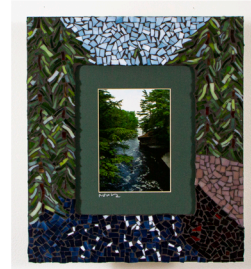

# Sanctuary for the Soul

By Natalie McGuire

In the ***Sanctuary for the Soul*** exhibition the viewer will be surrounded by nature photos with mosaics that will open them up another plane of consciousness. The addition of mosaic frames will awaken their curiosity about what lies beyond the frame. Each viewer will have a different experience. This exhibition is a place for visitors to recharge their soul from daily stresses, sparking their senses and curiosity.

4:28.jpg

5:28.jpg

6:28.jpg

7:28.jpg

8:28.jpg

9:28.jpg

10:28.jpg

11:28.jpg

12:28.jpg

13:28.jpg

14:28.jpg

15:28.jpg

16:28.jpg

17:28.jpg

18:28.jpg

19:28.jpg