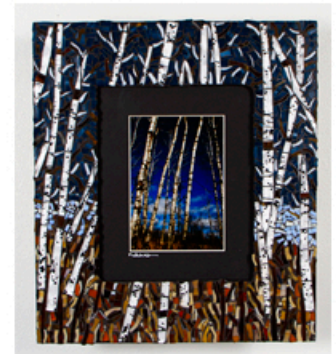

Natalie McGuire

Sanctuary for the Soul

How can I construct an image that moves beyond the surface? Photozaics, of course!

My award winning Photozaics are inspired where Van Gogh's textures meet Ansel Adam's simplicity near the intersection of Bob Ross' healing vibes. This technique is a labor-intensive multi step process and starts out with my journey into nature; recording the landscapes that I spark my eye may it be rolling hills, a babbling brook. After modifying the composition, I take the print and head to the stained-glass shop to find matching colors. I cut the glass by hand taking smaller shards, placing them in a rock tumbler to remove sharp edges while larger pieces are sanded by hand and assemble the frame. Grouting finishes the artwork allowing the detail of each cut glass shape adding the texture to my art.

5.jpg

6.jpg

7.jpg

8.jpg

9.jpg

10.jpg

11.jpg

12.jpg

13.jpg

14.jpg

15.jpg

16.jpg

17.jpg

18.jpg

19.jpg

20.jpg

Natalie McGuire
Sanctuary for the Soul

Artwork list – photozaic Mixed Media

1. Alone in the fog- 20x17x1
2. Pine Edged Road 16x14x1
3. White Daisies 14x16x1
4. Sleeping Bear Overlook co 14x16x1
5. Coming up Peachy 20x17x1
6. Oklahoma Road 26x22x1
7. Poplar n Pine 17x20x1
8. Wolf n Bear 16x14x1
9. Colorado Bound 22x26x1
10. Sleeping bear overlook IR
14x16x1
11. Red Wood 20x17x1
12. Dragon Flies 20x17x1
13. Beach View Alcatraz 16x14x1
14. Golden Gate Bridge 30x26x1
15. Green 16x14s1
16. Presque Isle River 20x17x1
17. Tree Framed Auroras 20x17x1
18. Forest of Birch 16x14x1
19. Sleeping Bear Beach 14x16x1
20. Danger 30x26x1