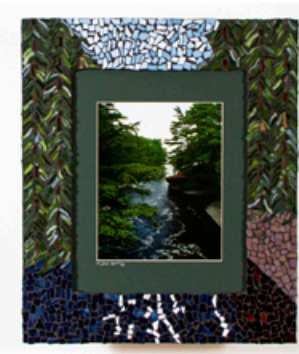

Natalie McGuire

Sanctuary for the Soul

How can I construct an image that moves beyond the surface? Photozaics, of course!

My award winning Photozaics are inspired where Van Gogh's textures meet Ansel Adam's simplicity near the intersection of Bob Ross' healing vibes. This technique is a labor-intensive multi step process and starts out with my journey into nature; recording the landscapes that I spark my eye may it be rolling hills, a babbling brook. After modifying the composition, I take the print and head to the stained-glass shop to find matching colors. I cut the glass by hand taking smaller shards, placing them in a rock tumbler to remove sharp edges while larger pieces are sanded by hand and assemble the frame. Grouting finishes the artwork allowing the detail of each cut glass shape adding the texture to my art.

5.jpg

6.jpg

7.jpg

8.jpg

9.jpg

10.jpg

11.jpg

12.jpg

13.jpg

14.jpg

15.jpg

16.jpg

17.jpg

18.jpg

19.jpg

20.jpg

Natalie McGuire
Sanctuary for the Soul

Artwork list – photozaic Mixed Media

1. Alone in the fog- 20x17x1
2. Pine Edged Road 16x14x1
3. White Daisies 14x16x1
4. Sleeping Bear Overlook co 14x16x1
5. Coming up Peachy 20x17x1
6. Oklahoma Road 26x22x1
7. Poplar n Pine 17x20x1
8. Wolf n Bear 16x14x1
9. Colorado Bound 22x26x1
10. Sleeping bear overlook IR
14x16x1
11. Red Wood 20x17x1
12. Dragon Flies 20x17x1
13. Beach View Alcatraz 16x14x1
14. Golden Gate Bridge 30x26x1
15. Green 16x14s1
16. Presque Isle River 20x17x1
17. Tree Framed Auroras 20x17x1
18. Forest of Birch 16x14x1
19. Sleeping Bear Beach 14x16x1
20. Danger 30x26x1